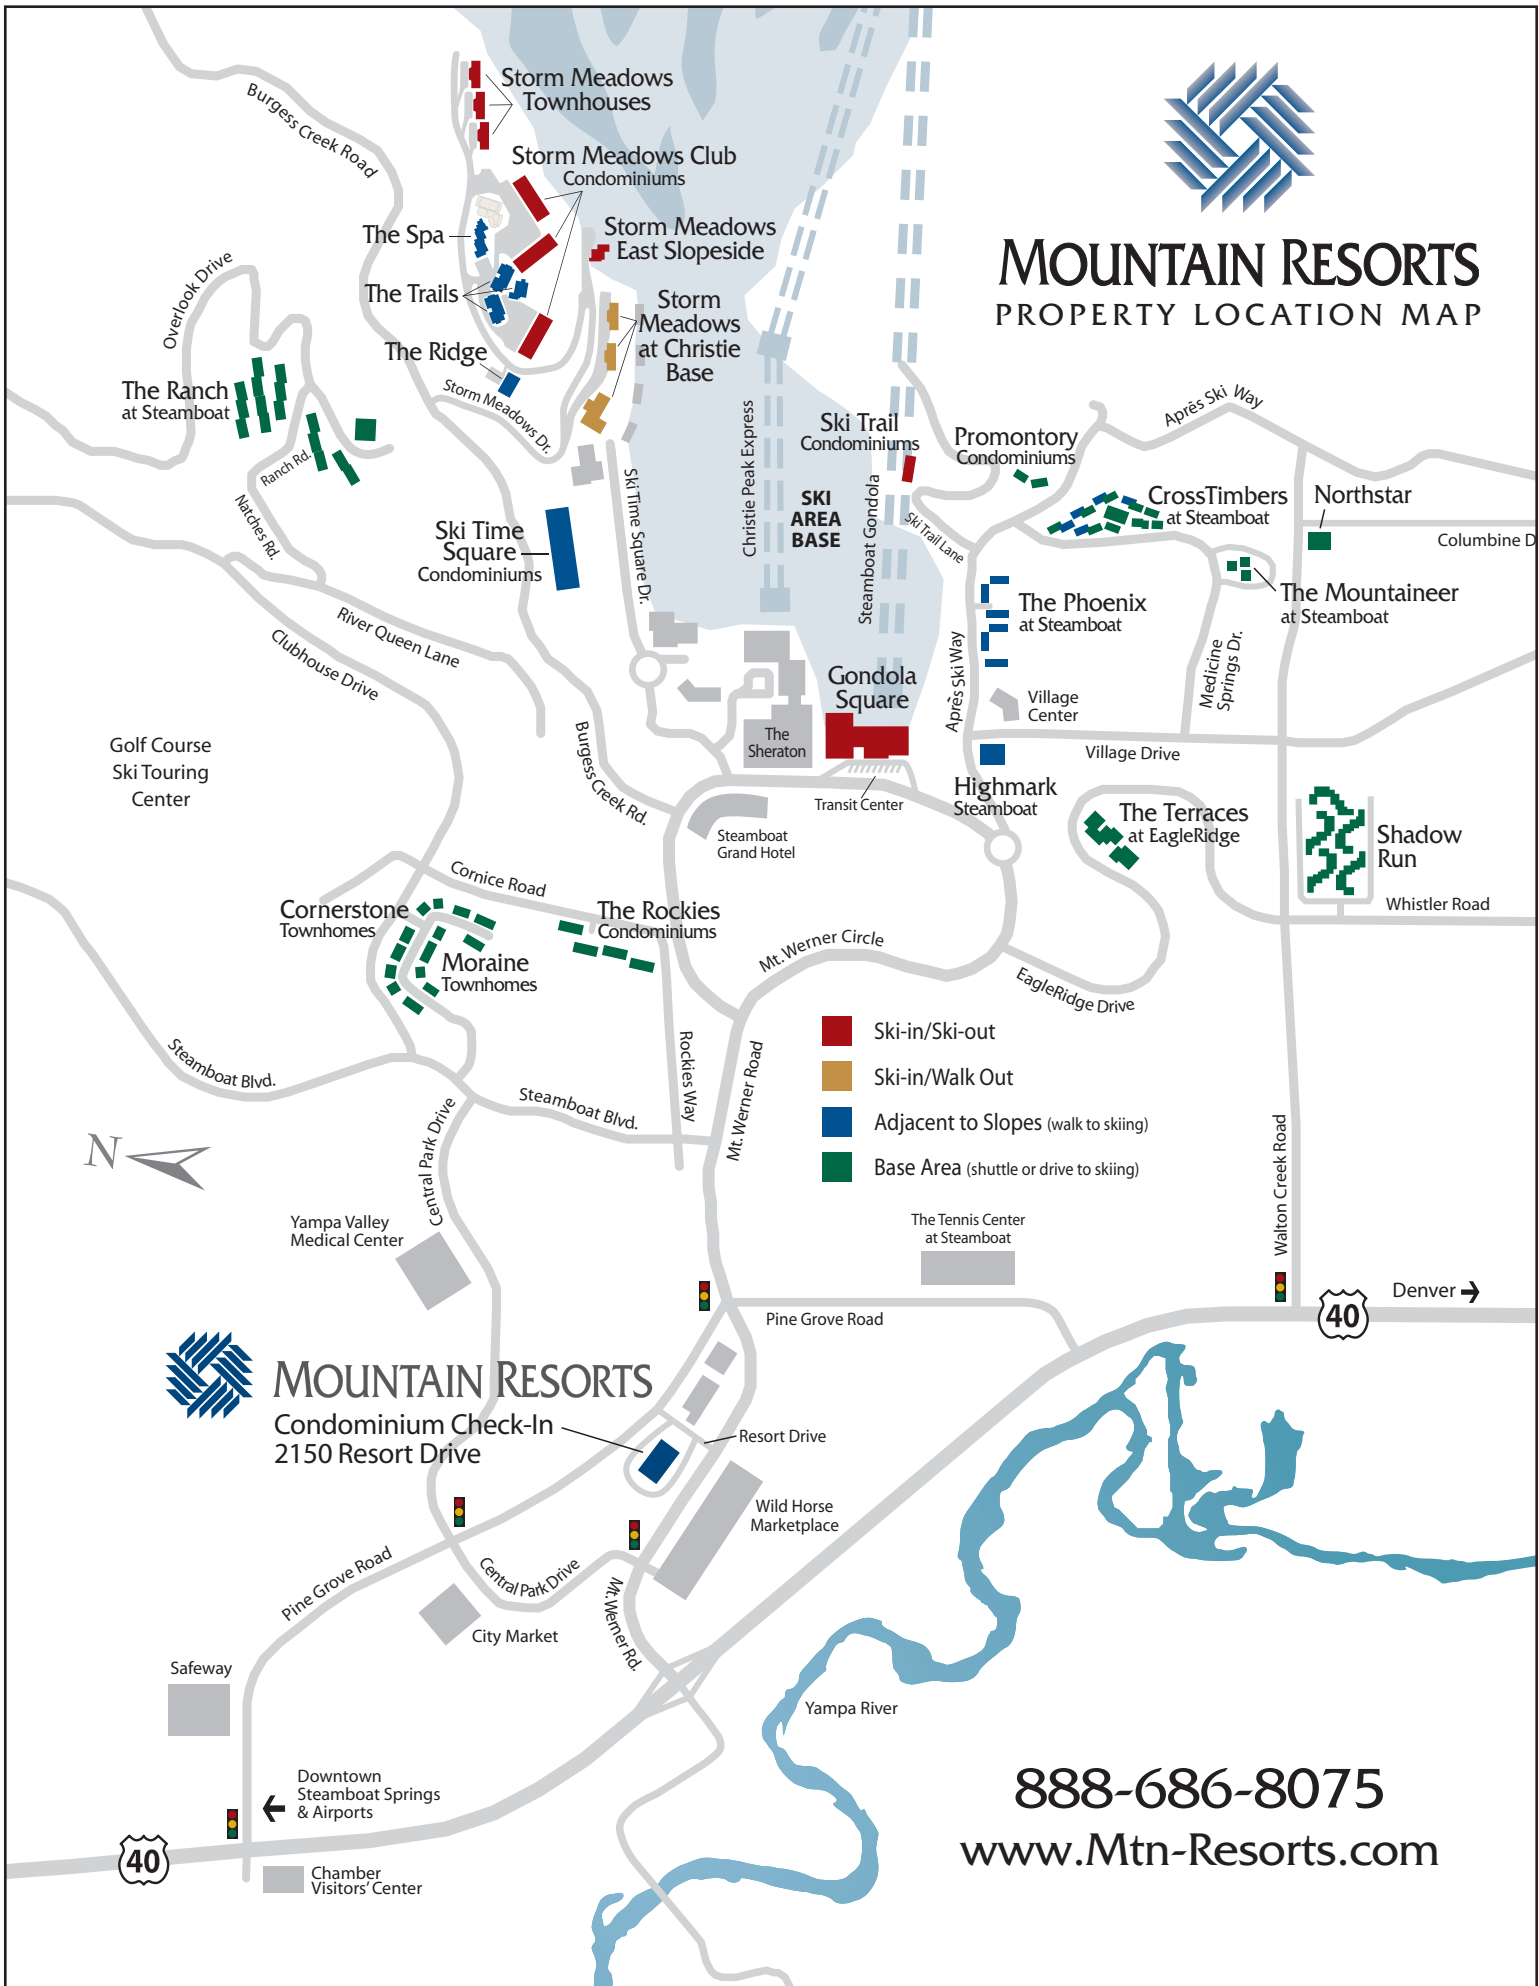

MOUNTAIN RESORTS PROPERTY LOCATION MAP

- Ski-in/Ski-out
- Ski-in/Walk Out
- Adjacent to Slopes (walk to skiing)
- Base Area (shuttle or drive to skiing)

MOUNTAIN RESORTS
 Condominium Check-In
 2150 Resort Drive